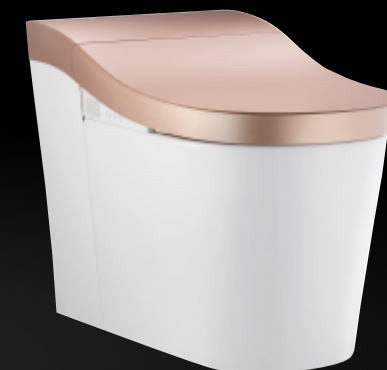

KOHLER®

INTELLIGENT TOILETS

Bồn cầu thông minh

Once in a great while, something new comes along that makes you wonder how you ever lived without it.

Có những khoảnh khắc, một công nghệ mới xuất hiện mang lại trải nghiệm làm rung động mọi giác quan và khiến bạn tự hỏi mình đã từng sống như thế nào mà không có nó

numi™

Eir™

KARING

Veil

inrate